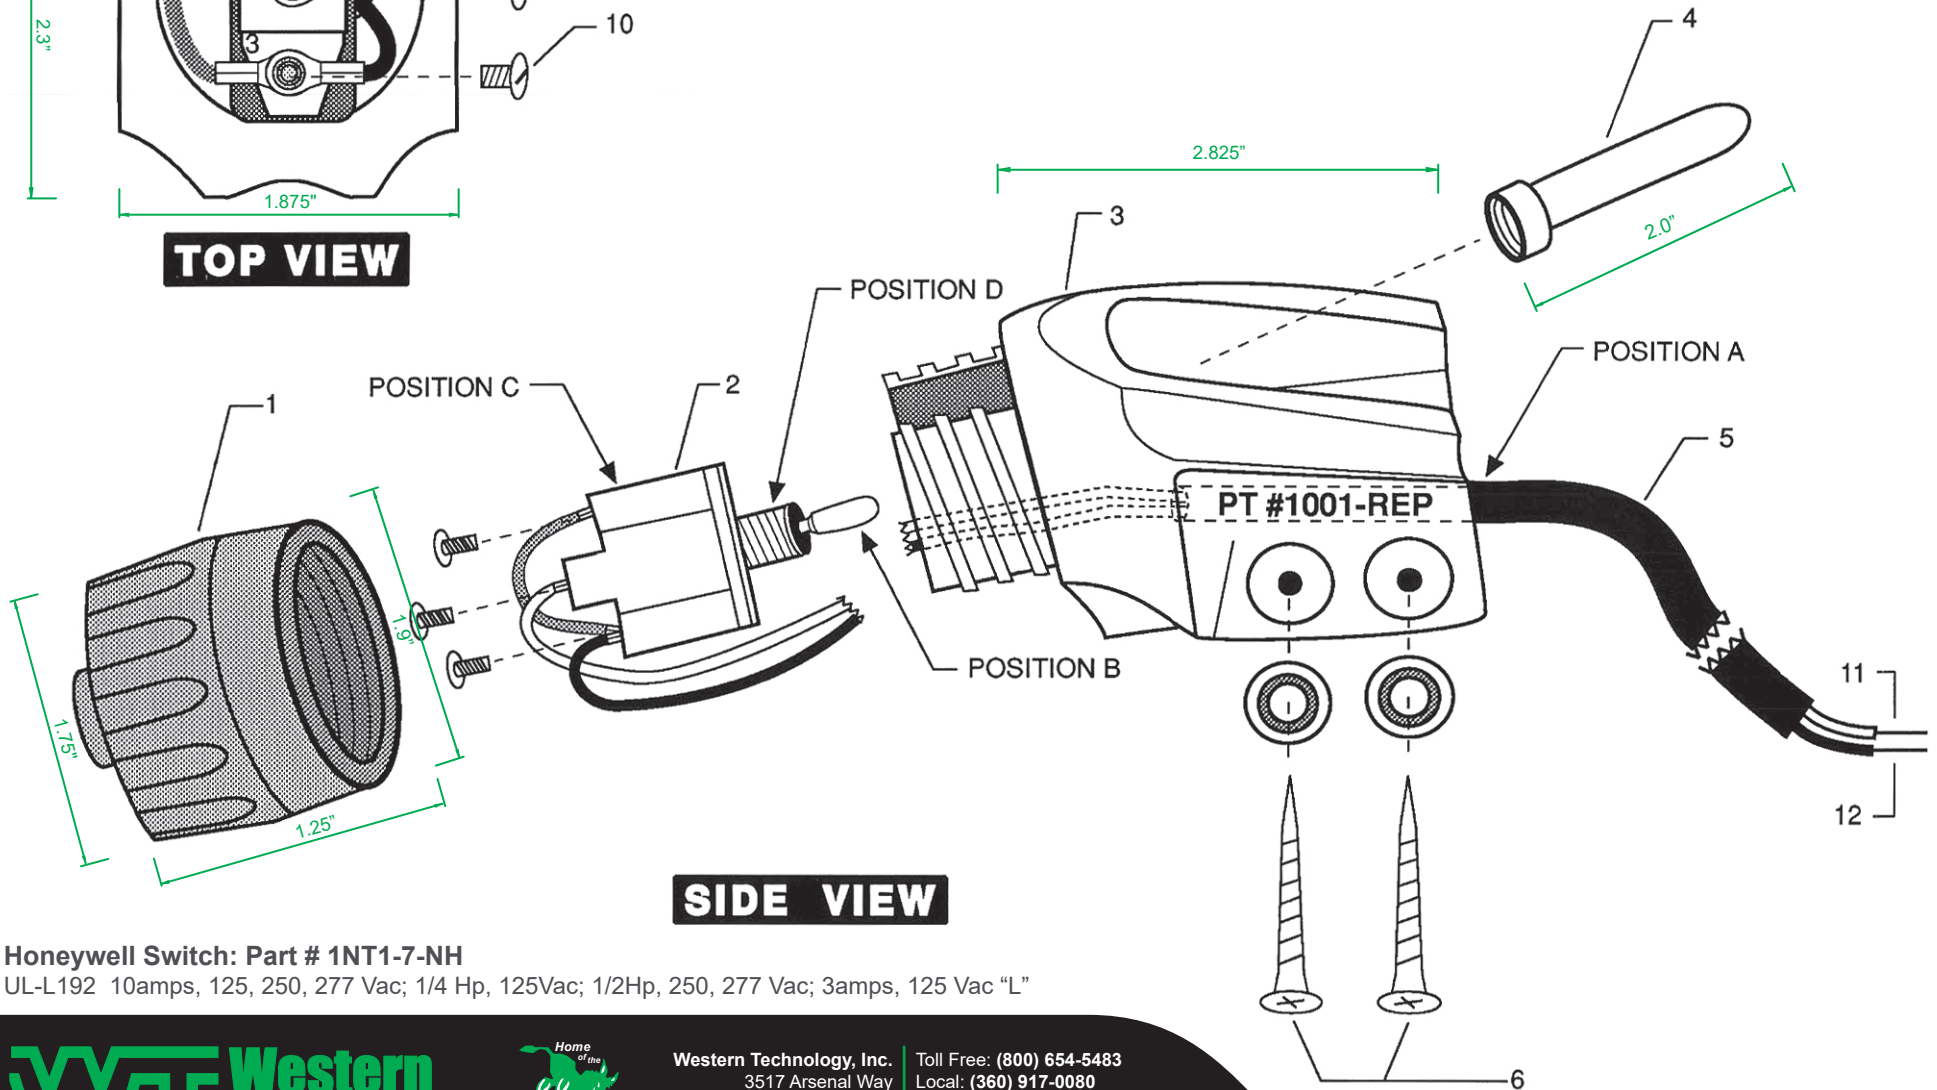

1001-REP

2-Wire Repairable Electric Deadman Control

TOP VIEW

SIDE VIEW

Honeywell Switch: Part # 1NT1-7-NH

UL-L192 10amps, 125, 250, 277 Vac; 1/4 Hp, 125Vac; 1/2Hp, 250, 277 Vac; 3amps, 125 Vac "L"

Western Technology, Inc. | Toll Free: (800) 654-5483
3517 Arsenal Way | Local: (360) 917-0080
Bremerton, WA 98312 | Fax: (360) 917-0083
www.WesternTechnologyLights.com