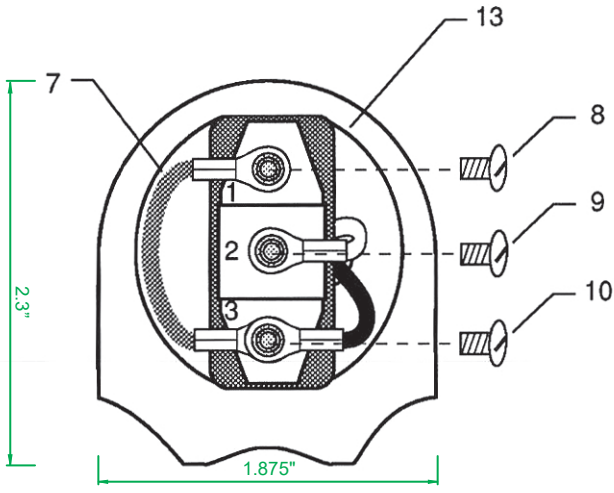

1001-REP

2-Wire Repairable Electric Deadman Control

TOP VIEW

SIDE VIEW

Honeywell Switch: Part # 1NT1-7-NH

UL-L192 10amps, 125, 250, 277 Vac; 1/4 Hp, 125Vac; 1/2Hp, 250, 277 Vac; 3amps, 125 Vac "L"

Western Technology, Inc. | Toll Free: (800) 654-5483
3517 Arsenal Way | Local: (360) 917-0080
Bremerton, WA 98312 | Fax: (360) 917-0083
www.WesternTechnologyLights.com